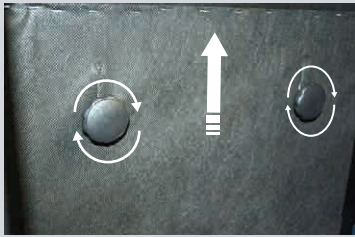

Seat Height & Depth Adjustment

Designed to enable quick adjustments to seat height and seat depth for optimum adaptability to the users needs.

Multiple Back Options

The Eco-Flex comes complete with multiple back options, allowing the user to achieve maximum support and comfort to their individual requirements.

Removable Seat Cushion

As a standard feature the Eco-Flex comes complete with a removable seat cushion to cater for individual pressure care requirements.

Seat Depth Adjustability

The Eco-Flex has been designed with maximum adaptability in mind for the end user. This chair has a double back bracket system allowing the user to change the seat depth measurements over the duration and longevity of the Eco-Flex.

Seat Depth & Footboard Adjustability

The Eco-Flex also offers further adjustability to the user through its footboard system. The footboard incorporates two locking rounded dials which allow the footboard to increase in size as the user grows or their requirements change.