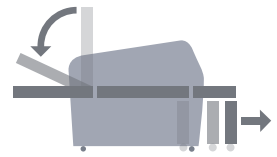

Introducing the Harmony Duo,
a compact and modern Day Bed.

A Complementary Design To Fit Any Environment

The Harmony Duo has been developed to combine the facility of a bed within a chair. The beech slated action combined with a functional and easy to use mechanism gives this product the ability to fit into any environment.

Optional Side Table

With its simple yet elegant design, our compact modern end table is ideal for small rooms, apartments and waiting rooms with limited space.

Reflex Foam Cushions

The Harmony Duo is built with Reflex Foam seat/mattress cushions as standard, giving maximum comfort and support in both sitting and sleeping positions.

Chair To Bed Function

Our Harmony Duo comes complete with an extremely easy to use and functional action which operates a simplistic 'rise, click and pull action'.

Operation: Easy Pull Mechanism

The Harmony Duo is operated by using the pull mechanism to release the two bottom sections for the bed, with the headrest tilting to form the third section and provide a full length bed for users to enjoy a good nights sleep!